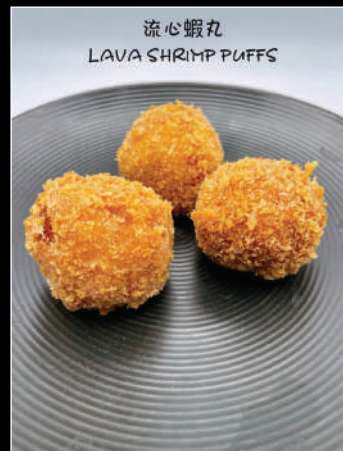

MOON

THAI & JAPANESE RESTAURANT

DIM SUM MENU

\$10.00
(CHICKEN OR PORK)

\$10.00

\$8.50

\$8.00

\$9.00